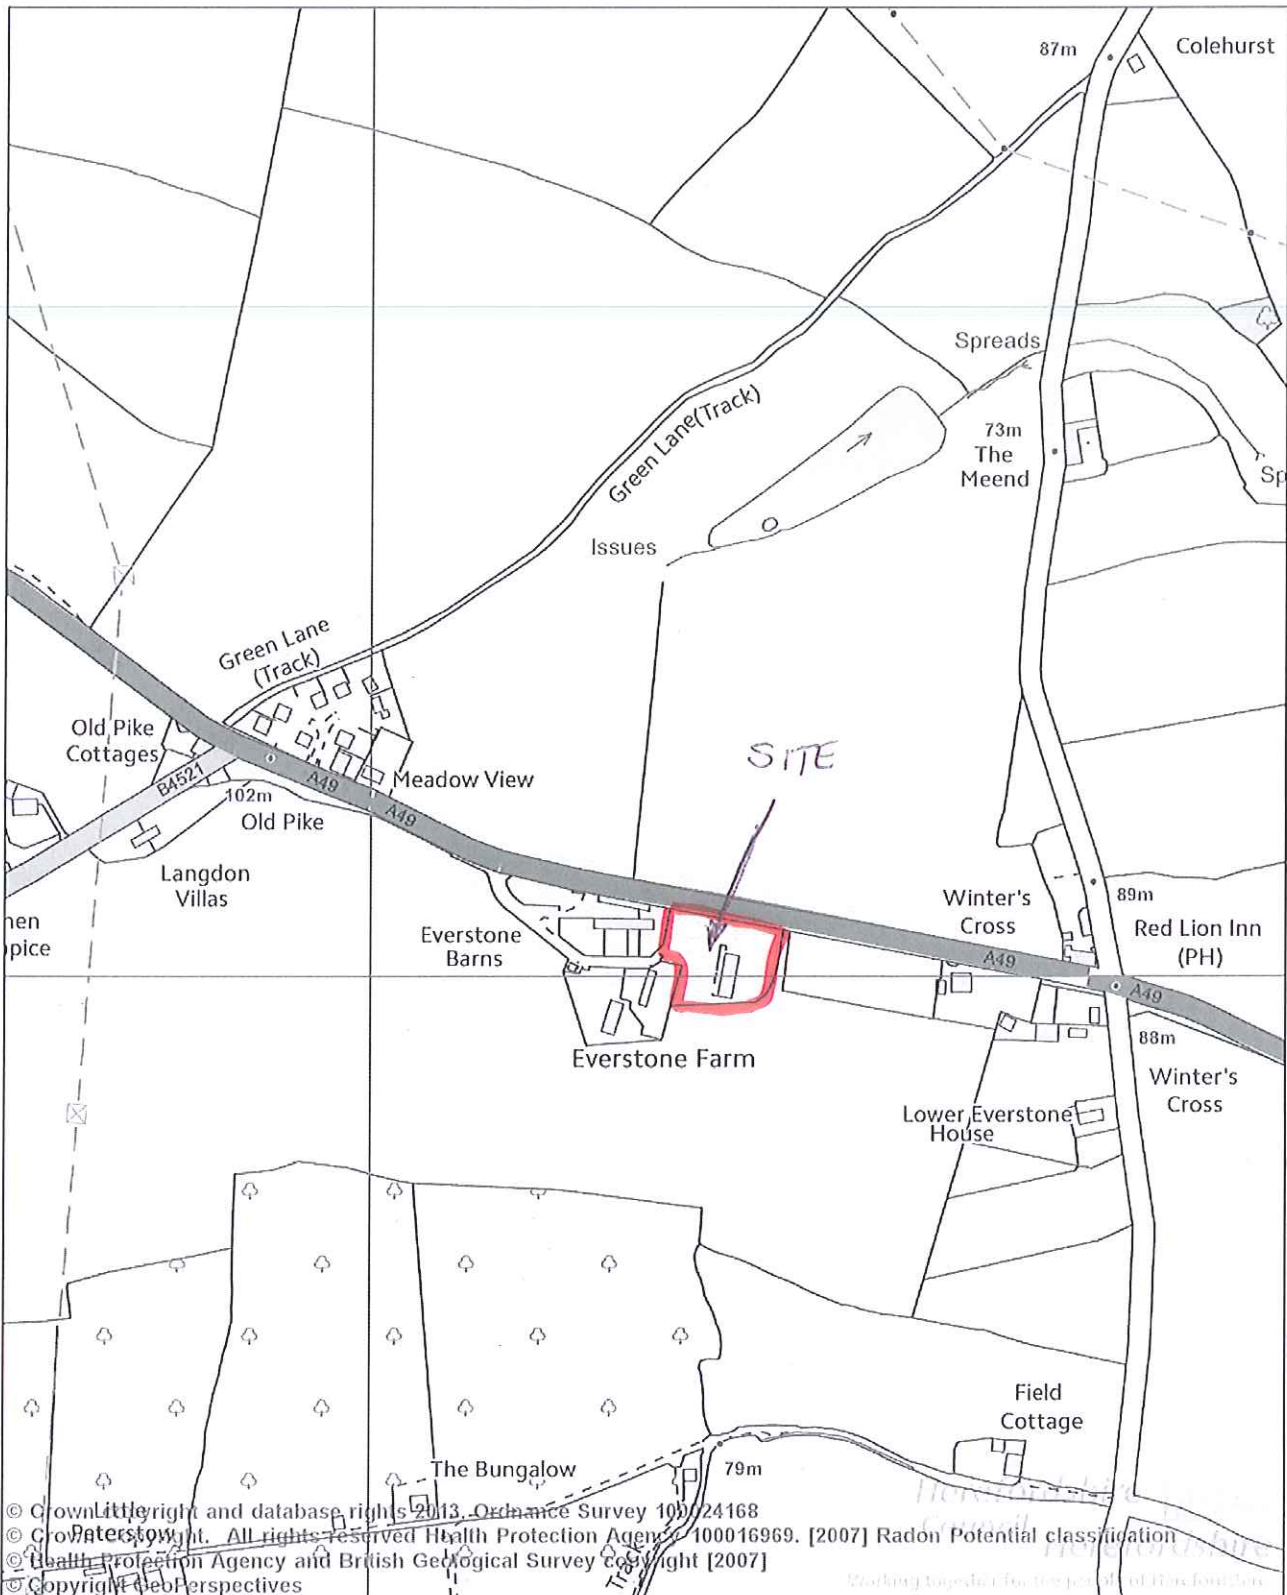

© Crown copyright and database rights 2013, Ordnance Survey 100024168
 © Crown copyright and database rights 2013, Ordnance Survey 100024168
 © Health Protection Agency and British Geological Survey copyright [2007]
 © Copyright GeoPerspectives

Location:

Description:

Map Scale 1:5,517 ; Map Centre OS Grid Reference 355,202.4506491:225,126.9275044
 © Crown copyright and database rights 2013, Ordnance Survey 100024168
 No further copies may be made.